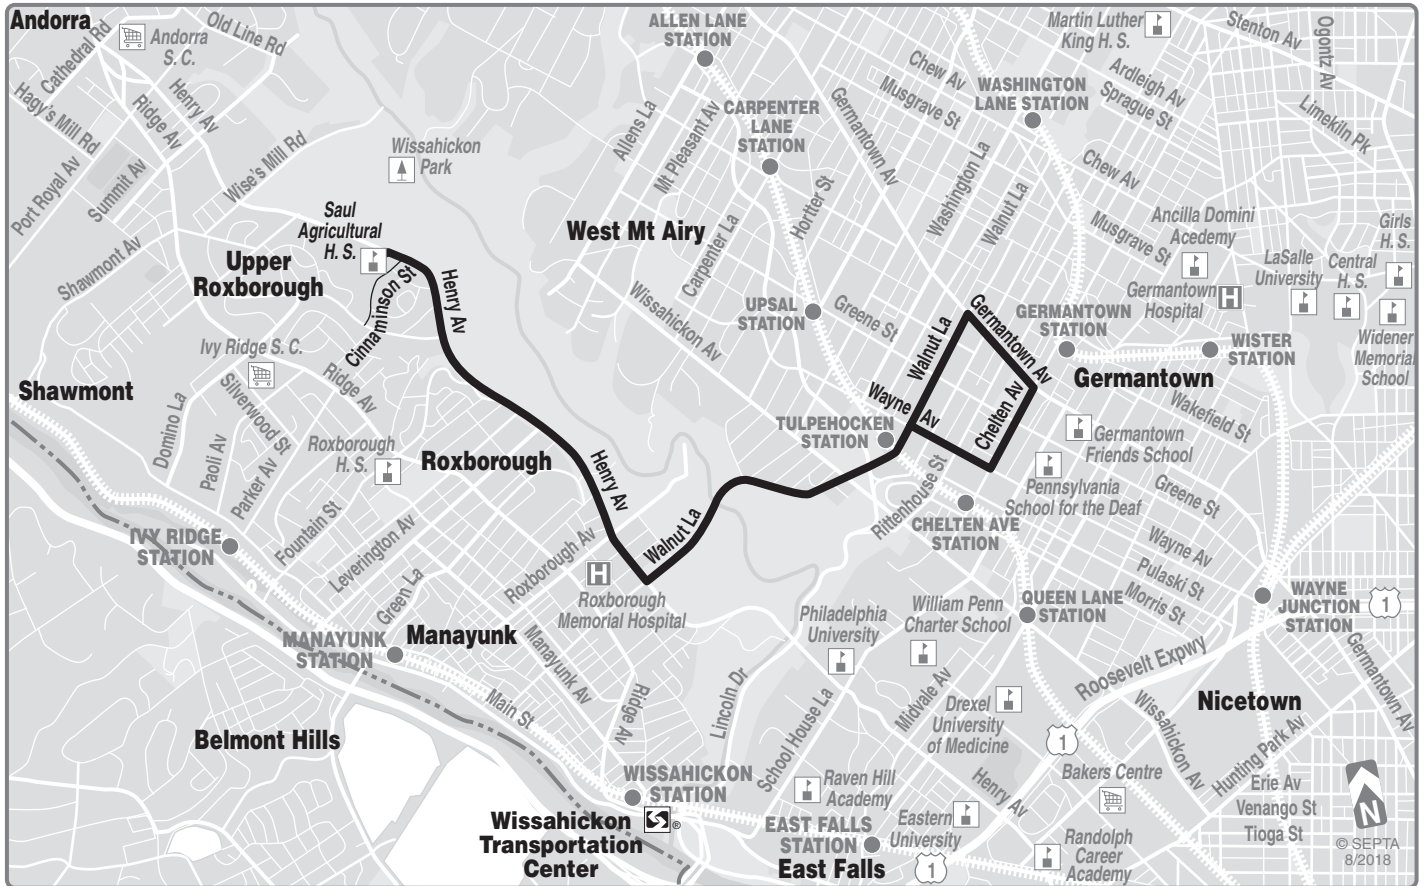

# ROUTE 438

Effective August 27, 2018

<b>MONDAYS THROUGH FRIDAYS</b> EXCEPT CERTAIN HOLIDAYS			
Germantown and Cheltenham Aves	Walnut La and Henry Av		Henry Av and Cinnaminson St
<b>AM SERVICE</b>			
7.31	7.40		7.44
Henry Av and Cinnaminson St			Germantown and Cheltenham Aves
<b>PM SERVICE</b>			
3.23			3.38